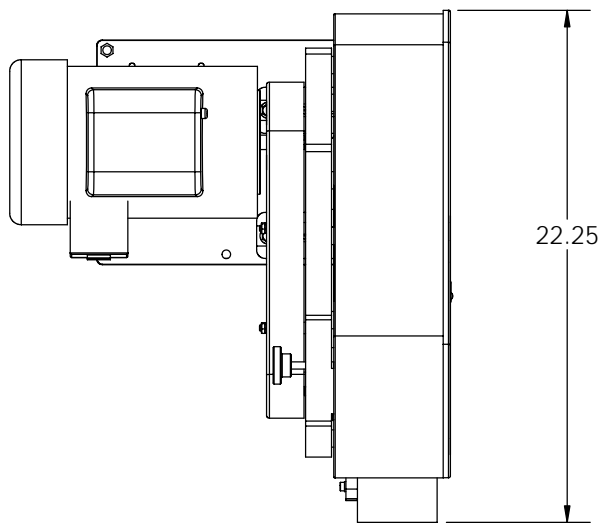

# M760

BASIC DIMENSIONS

**NOTE:**  
- ALL DIMENSIONS  
ARE IN INCHES

**TOP VIEW**

**MOUNTING PATTERN**

**FRONT VIEW**

**SIDE VIEW**